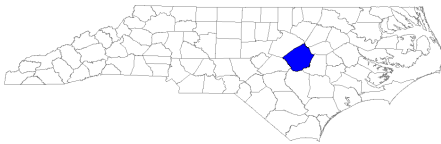

Johnston County

Population 103,358

Cities with greater than 10,000 population
Smithfield

Gang Name	Affiliation (if any)	Known Members
Crips	NA	25
Bloods	NA	8
Mexican Mafia	NA	40