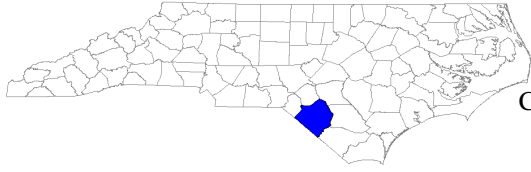

Robeson County

Population 112,617

Cities with greater than 10,000 population
Lumberton

Gang Name	Affiliation (if any)	Known Members
Ghetto Mafia	NA	3
DX Next Generation	NA	4
Insane Crown Posse	NA	6
Corporation	NA	1
Ministry	NA	1
Wolfpack	NA	2
Outlaws	NA	----
Dog Clan	NA	----