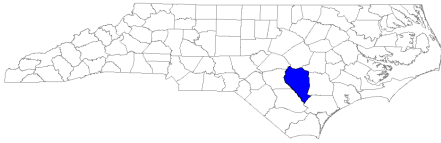

Sampson County

Population 52,236

Gang Name	Affiliation (if any)	Known Members
3 UK* Names	3 NA	----