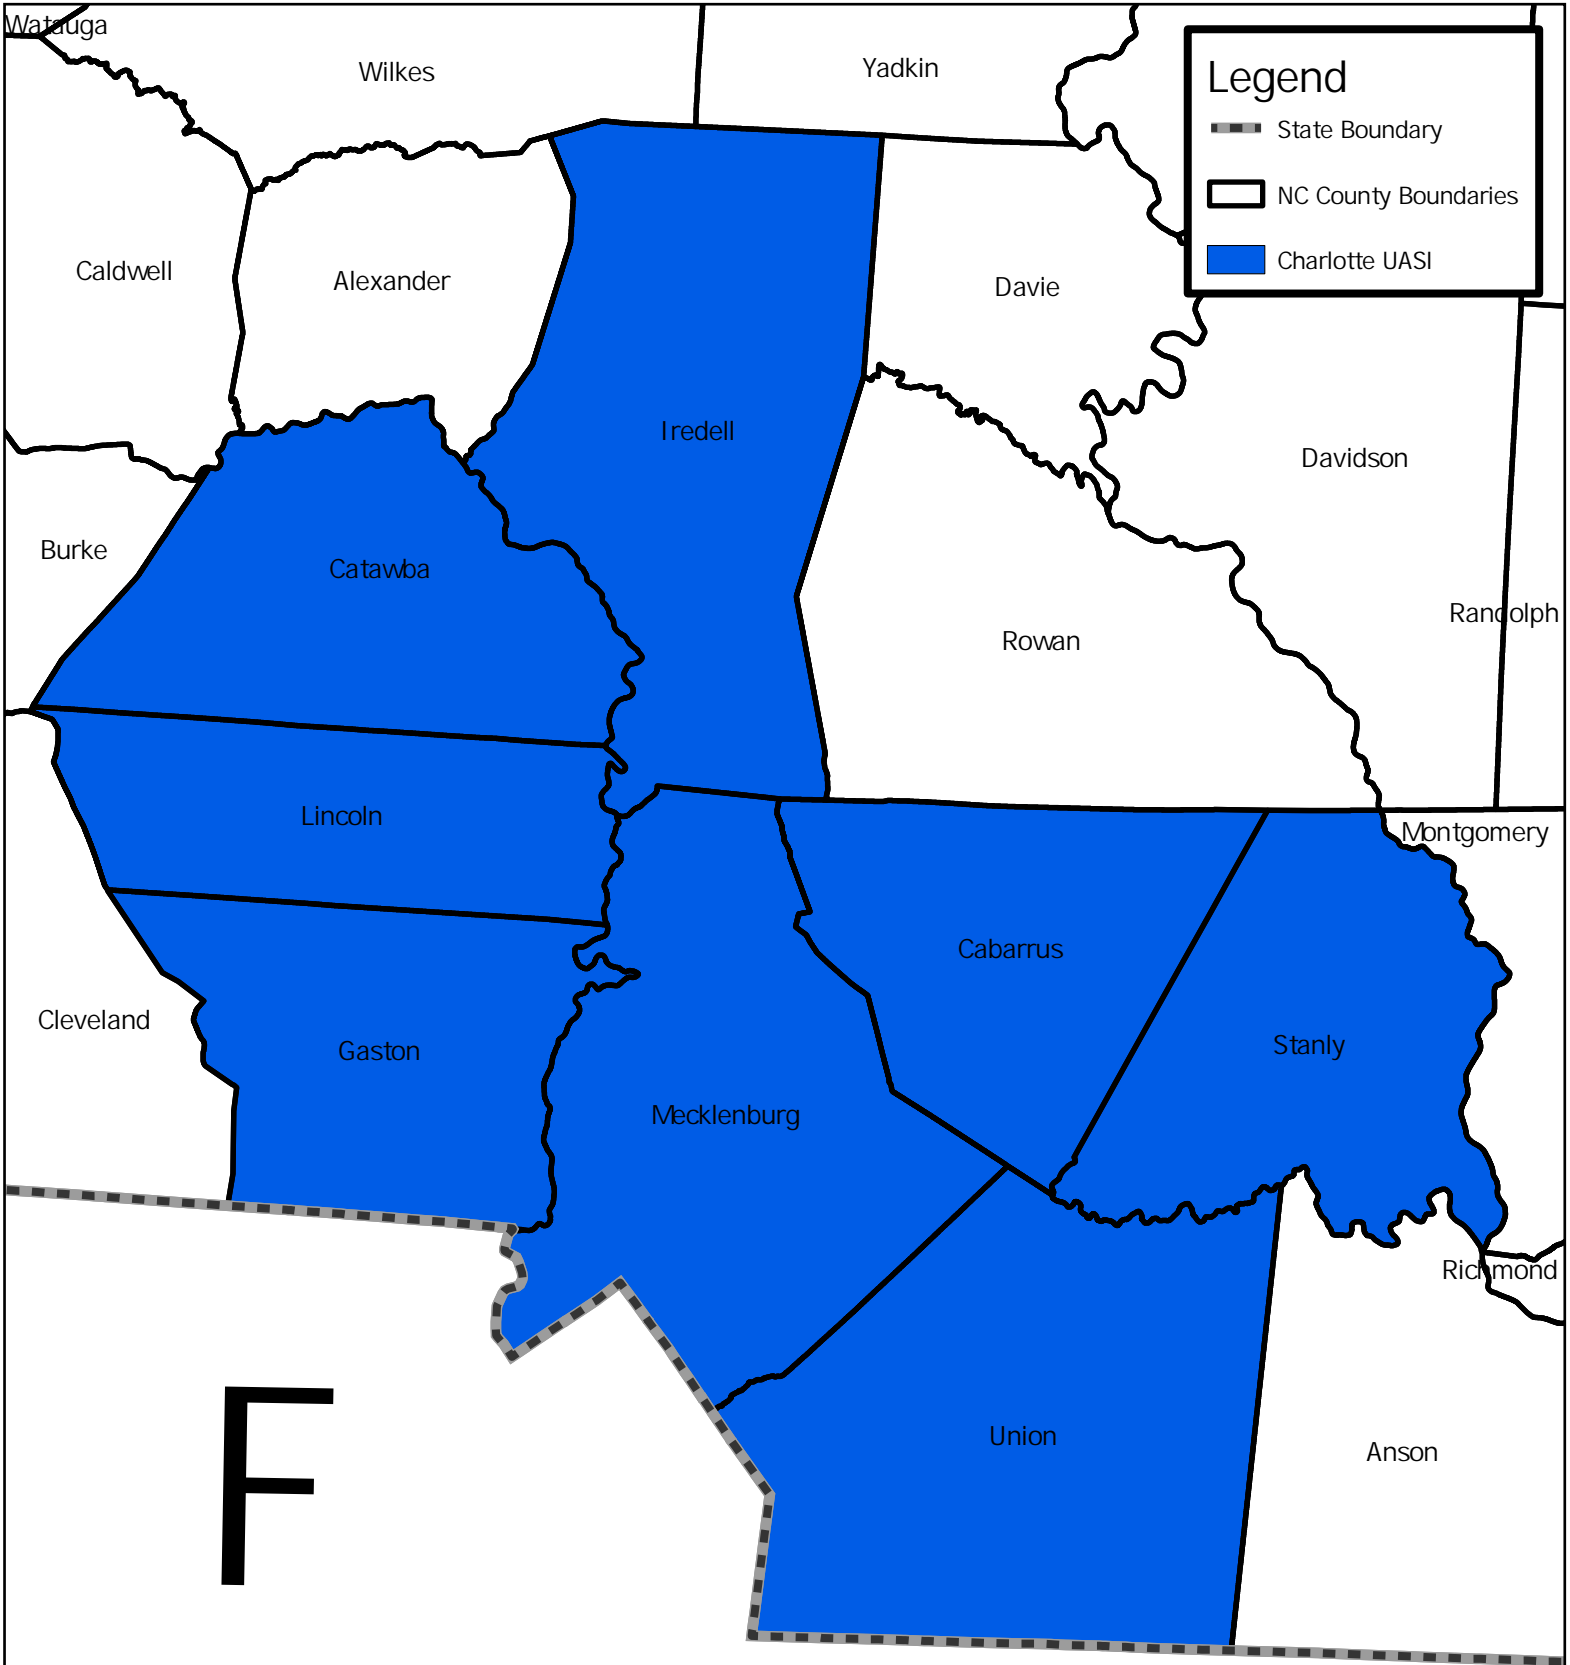

Charlotte UASI

Legend

- State Boundary
- NC County Boundaries
- Charlotte UASI

F

Scale: 1:687,157 1 inch equals 11 miles
Spatial Reference Name: NAD 1983 2011 StatePlane North Carolina FIPS 3200 Ft